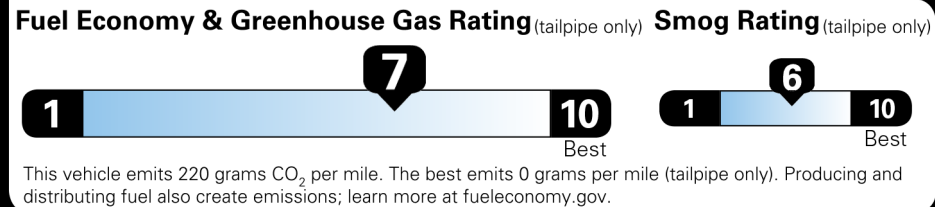

INTERIOR

- 12.9-in. Toyota Audio Multimedia w/ JBL 9-Speaker Audio, Wireless Apple CarPlay & Android Auto Compatibility
  - SiriusXM with 360L w/ 3-Month Trial
  - 2 Qi Wireless Chargers, 5 USB-C Ports
  - Heated/Ventilated Front Seats
  - Heated Outboard Rear Seats
  - 8-way Power Front Seats w/ Driver Lumbar Support
  - SofTex-Trimmed Seats
  - Smart Key System w/ Push Button Start
  - 12.3-in. Digital Gauge Cluster
  - Digital Rearview Mirror w/ Homelink
  - Heated Steering Wheel
  - Windshield De-Icer
  - Rain Sensing Windshield Wipers
  - Toggle-type Shift-by-Wire System
2. **For Full Product Details, Please Visit Toyota.com/RAV4**
   Full Tank of Gas

BASE MANUFACTURER'S SUGGESTED RETAIL PRICE $43,300.00

OPTIONAL EQUIPMENT

- FE 50 State Emissions
- HU Head-Up Display 600.00
- PC Premium Paint 475.00
- WU 20-in. Multi-Spoke Alloy Wheels 1,240.00
- 4A. Illumination Package 1,150.00
- 3J. Blackout Emblem Overlays 89.00
- 2T. All Weather Floor Liners and Cargo Tray 339.00
- MF. Mudguards 160.00

Not Original - Copy

Created on 2026-06-22 17:22:31 (UTC)

EPA DOT Fuel Economy and Environment

Gasoline Vehicle

Fuel Economy
41 MPG Small SUVs range from 14 to 125 MPG. The best vehicle rates 146 MPGe.
43 37
combined city/hwy city highway
2.4 gallons per 100 miles

You save $2,500
in fuel costs over 5 years compared to the average new vehicle.

Annual fuel cost $1,200

Actual results will vary for many reasons, including driving conditions and how you drive and maintain your vehicle. The average new vehicle gets 29 MPG and costs $8,500 to fuel over 5 years. Cost estimates are based on 15,000 miles per year at $3.30 per gallon. MPGe is miles per gasoline gallon equivalent. Vehicle emissions are a significant cause of climate change and smog.

fuel economy.gov
Calculate personalized estimates and compare vehicles

MANUFACTURER'S SUGGESTED RETAIL PRICE[†]	$47,353.00
DELIVERY, PROCESSING AND HANDLING FEE	1,595.00
TOTAL SUGGESTED RETAIL PRICE	$48,948.00

[†]Manufacturer's suggested retail price excludes delivery processing and handling fees, license and title fees, applicable federal, state and local taxes, and dealer and distributor options and accessories.

Delivered by Truck to: 20087
WOBURN TOYOTA
394 WASHINGTON STREET
P.O. BOX 2237
WOBURN MA01801

TML1E2N1S0F0W0